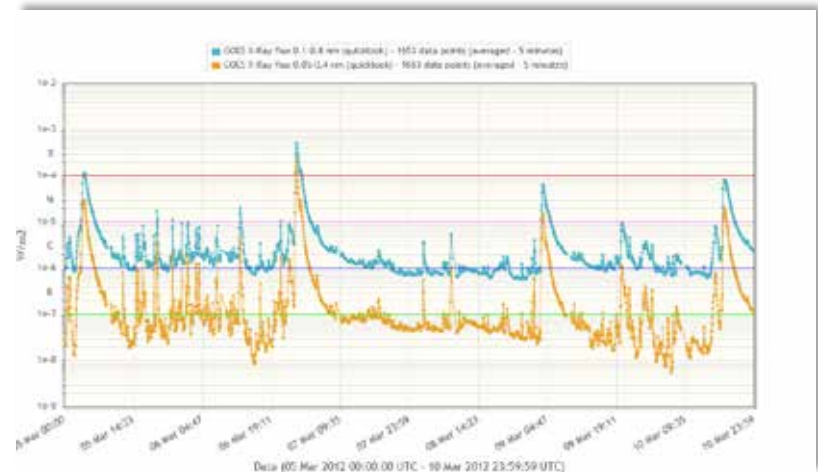

# Solar Timelines for AFFECTS

ESWW10 - 21/11/2013

# Fun Facts

|                            |                         |
|----------------------------|-------------------------|
| Earliest datapoint:        | 08/01/1818 12:00:00     |
| Latest datapoint:          | Just now...             |
| Total count of datapoints: | ~ 10 000 000 000 points |
| Table count:               | 136 tables              |
| Dataset classes:           | 14 classes              |
| Dataset categories:        | 294 categories          |
| Average pagehits/day:      |                         |