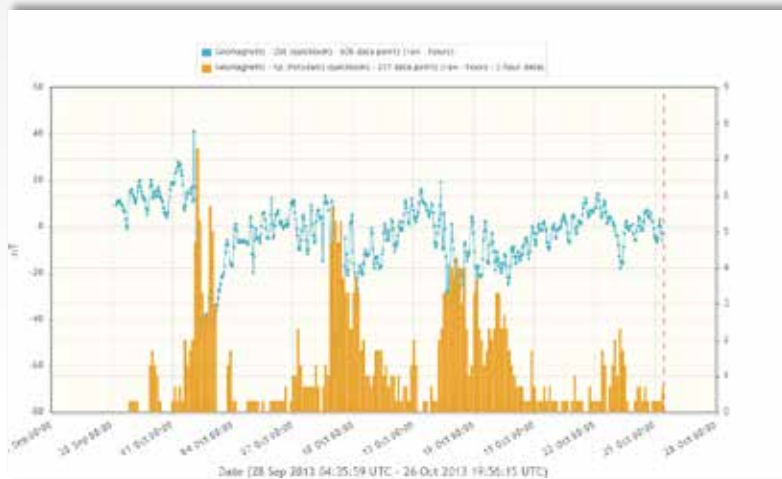

# Solar Timelines for AFFECTS

ESWW10 - 21/11/2013

# Fun Facts

|                            |                         |
|----------------------------|-------------------------|
| Earliest datapoint:        | 08/01/1818 12:00:00     |
| Latest datapoint:          | Just now...             |
| Total count of datapoints: | ~ 10 000 000 000 points |
| Table count:               | 136 tables              |
| Dataset classes:           | 14 classes              |
| Dataset categories:        | 294 categories          |
| Average pagehits/day:      |                         |