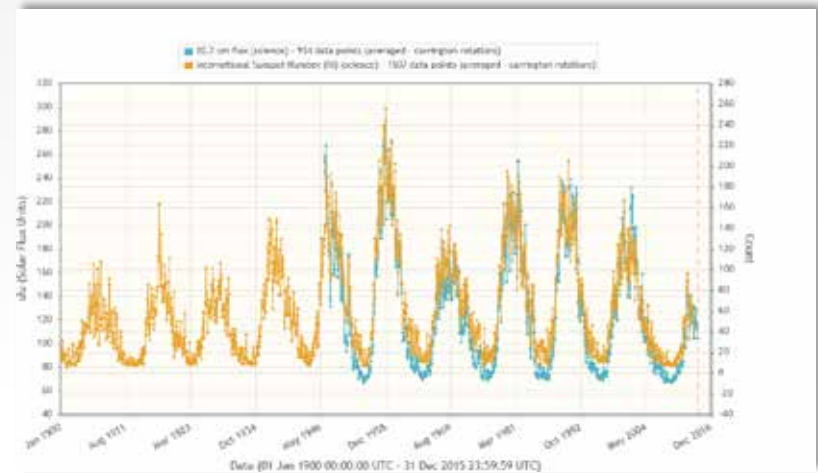

# Solar Timelines for AFFECTS

ESWW10 - 21/11/2013

# Fun Facts

|                            |                         |
|----------------------------|-------------------------|
| Earliest datapoint:        | 08/01/1818 12:00:00     |
| Latest datapoint:          | Just now...             |
| Total count of datapoints: | ~ 10 000 000 000 points |
| Table count:               | 136 tables              |
| Dataset classes:           | 14 classes              |
| Dataset categories:        | 294 categories          |
| Average pagehits/day:      |                         |