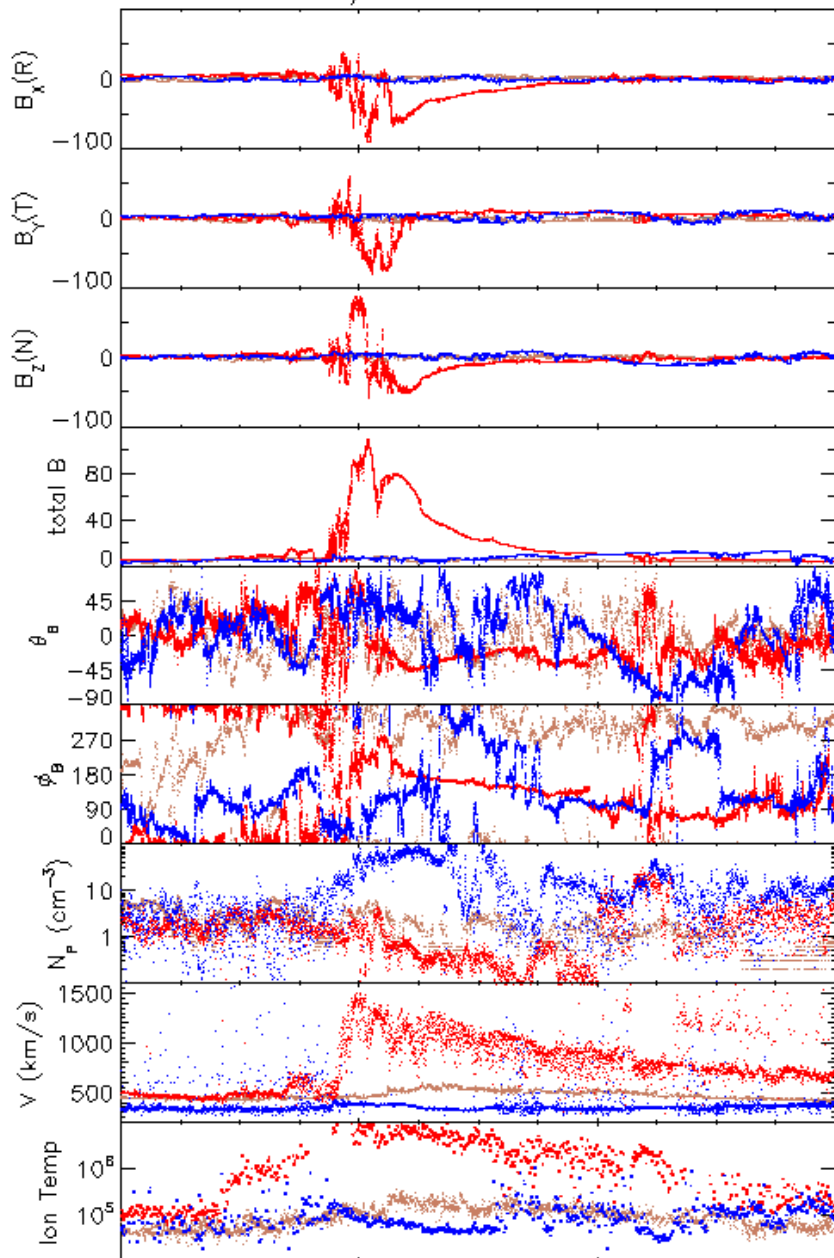

(nanoTesla, RTN)

23-Jul

24-Jul

25-Jul

26-Jul

BLUE: Behind

Start: 23-Jul-2012 00:00 UTC

RED: Ahead